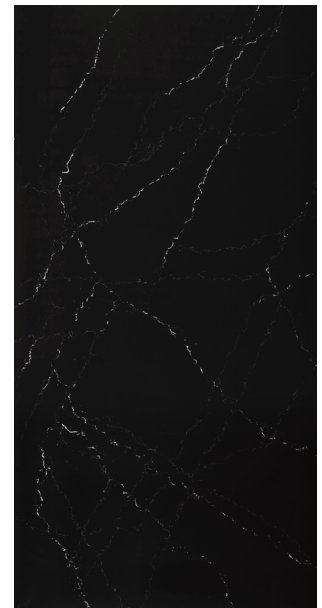

# 5121 <sup>③</sup> Premium Tucson Lightning

Where night meets storm, brilliance strikes through shadow. White veins flash across a deep black base, echoing lightning over Arizona skies, bold, fleeting, and eternal.